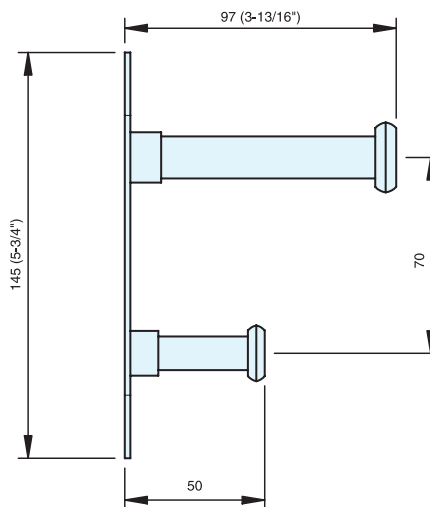

HOOK

DSH-05

- Supplied with screws and plastic expansion anchors.

Item No.	Weight (g)	Box (pcs)	Carton (pcs)	Material	Finish
DSH-05	280	1	10	303/304 Stainless Steel	Satin

SHELF SUPPORT

DSP

- Supplied with screw and plastic expansion anchor.

Shelf is not included.

Material	Finish
303/304 Stainless Steel	Satin

Item No.	D	L	Weight (g)	Box (pcs)	Carton (pcs)
DSP-S/12	12 (15/32")	120 (4-45/64")	133	10	100
DSP-S/15	12 (15/32")	150 (5-57/64")	139		
DSP-S/20	12 (15/32")	200 (7-55/64")	184		
DSP-M/15	14 (35/64")	150 (5-57/64")	198		
DSP-M/20	14 (35/64")	200 (7-55/64")	255		
DSP-M/24	14 (35/64")	240 (9-7/16")	306		
DSP-M/30	14 (35/64")	300 (11-51/64")	380		
DSP-L/20	20 (25/32")	200 (7-55/64")	212		
DSP-L/25	20 (25/32")	250 (9-53/64")	238		
DSP-L/30	20 (25/32")	300 (11-51/64")	255		