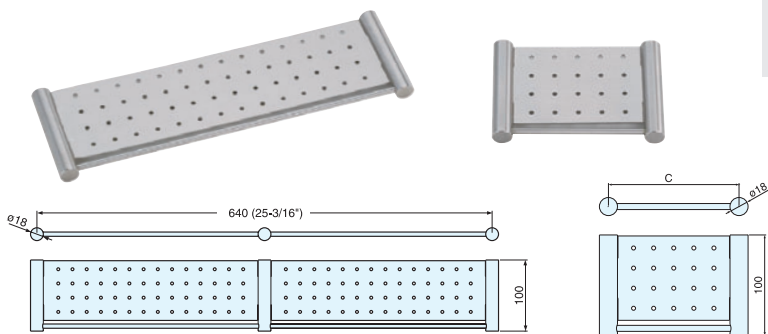

SOAP HOLDER/SHELF

DSS-05

- Supplied with screws, brackets, plastic expansion anchors and allen key.

Item No.	C	Weight (g)	Box (pcs)	Carton (pcs)
DSS-05/13	130 (5-1/8")	507	1	10
DSS-05/17	170 (6-11/16")	555		
DSS-05/32	320 (12-19/32")	731		
DSS-05/64	640 (25-3/16")	1270		

Material	Finish
303/304 Stainless Steel	Satin

SOAP HOLDER/SHELF (CORNER MOUNT)

DSC-05

- Supplied with screws, brackets, plastic expansion anchors and allen key.

Item No.	Weight (g)	Box (pcs)	Carton (pcs)
DSC-05	420	1	10

Material	Finish
304 Stainless Steel	Satin

DOOR STOPPER

DSD

DSD-02 (Floor-Mount Type)

DSD-03 (Wall-Mount Type)

- Supplied with screw and plastic expansion anchor.

Item No.	D	A	Weight (g)	Box (pcs)	Carton (pcs)
DSD-02/S	20 (25/32")	35 (1-3/8")	68	25	250
DSD-02/L	35 (1-3/8")	50 (1-31/32")	281	10	100
DSD-03/S	25 (63/64")	65 (2-9/16")	147		
DSD-03/M		95 (3-47/64")	187		
DSD-03/L		125 (4-39/64")	229		

Material	Finish
303/304 Stainless Steel	Satin