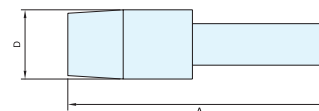

Material	Finish
304 Stainless Steel	Satin

DOOR STOPPER

DSD

DSD-02 (Floor-Mount Type)

DSD-03 (Wall-Mount Type)

- Supplied with screw and plastic expansion anchor.

Item No.	D	A	Weight (g)	Box (pcs)	Carton (pcs)
DSD-02/S	20 (25/32")	35 (1-3/8")	68	25	250
DSD-02/L	35 (1-3/8")	50 (1-31/32")	281	10	100
DSD-03/S	25 (63/64")	65 (2-9/16")	147		
DSD-03/M		95 (3-47/64")	187		
DSD-03/L		125 (4-39/64")	229		