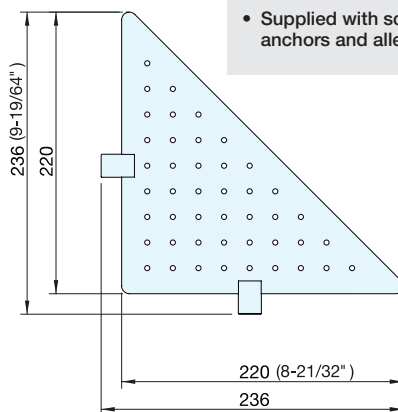

SOAP HOLDER/SHELF

DSS-05

- Supplied with screws, brackets, plastic expansion anchors and allen key.

Item No.	C	Weight (g)	Box (pcs)	Carton (pcs)
DSS-05/13	130 (5-1/8")	507	1	10
DSS-05/17	170 (6-11/16")	555		
DSS-05/32	320 (12-19/32")	731		
DSS-05/64	640 (25-3/16")	1270		

Material	Finish
303/304 Stainless Steel	Satin

SOAP HOLDER/SHELF (CORNER MOUNT)

DSC-05

- Supplied with screws, brackets, plastic expansion anchors and allen key.

Item No.	Weight (g)	Box (pcs)	Carton (pcs)
DSC-05	420	1	10

Material	Finish
304 Stainless Steel	Satin

DOOR STOPPER

DSD

DSD-02 (Floor-Mount Type)

DSD-03 (Wall-Mount Type)

- Supplied with screw and plastic expansion anchor.

Item No.	D	A	Weight (g)	Box (pcs)	Carton (pcs)
DSD-02/S	20 (25/32")	35 (1-3/8")	68	25	250
DSD-02/L	35 (1-3/8")	50 (1-31/32")	281	10	100
DSD-03/S	25 (63/64")	65 (2-9/16")	147		
DSD-03/M		95 (3-47/64")	187		
DSD-03/L		125 (4-39/64")	229		