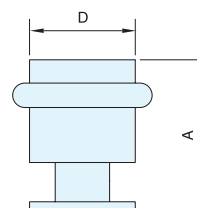

Material	Finish
303/304 Stainless Steel	Satin

SOAP HOLDER/SHELF (CORNER MOUNT)

DSC-05

- Supplied with screws, brackets, plastic expansion anchors and allen key.

Item No.	Weight (g)	Box (pcs)	Carton (pcs)
DSC-05	420	1	10

Material	Finish
304 Stainless Steel	Satin

DOOR STOPPER

DSD

DSD-02 (Floor-Mount Type)

DSD-03 (Wall-Mount Type)

- Supplied with screw and plastic expansion anchor.

Item No.	D	A	Weight (g)	Box (pcs)	Carton (pcs)
DSD-02/S	20 (25/32")	35 (1-3/8")	68	25	250
DSD-02/L	35 (1-3/8")	50 (1-31/32")	281	10	100
DSD-03/S	25 (63/64")	65 (2-9/16")	147		
DSD-03/M		95 (3-47/64")	187		
DSD-03/L		125 (4-39/64")	229		