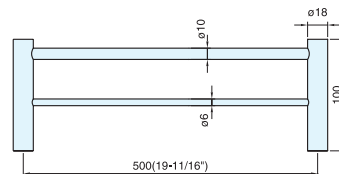

## TOWEL BAR

DSR-02

- Supplied with screws, brackets, plastic expansion anchors and allen key.

DSR-02/50

DSR-02/98

Item No.	Weight (g)	Box (pcs)	Carton (pcs)
DSR-02/50	777	1	10
DSR-02/98	1352		

Material	Finish
303/304 Stainless Steel	Satin