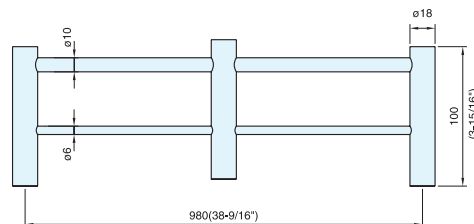

## TOWEL BAR

DSR-02

- Supplied with screws, brackets, plastic expansion anchors and allen key.

DSR-02/50

DSR-02/98

Item No.	Weight (g)	Box (pcs)	Carton (pcs)
DSR-02/50	777	1	10
DSR-02/98	1352		

Material	Finish
303/304 Stainless Steel	Satin