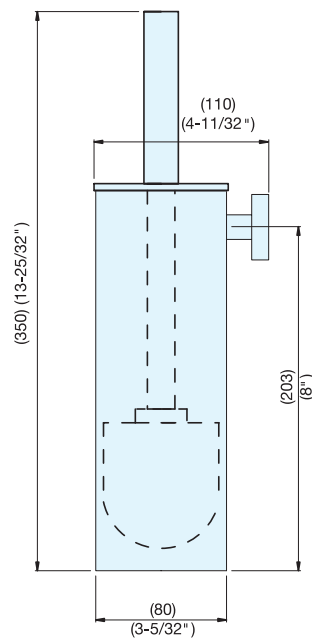

## TOILET BRUSH/HOLDER

DSB-09

- Removable plastic basket for easy cleaning.
- Supplied with screws, brackets, plastic expansion anchors and allen key.

Item No.	Weight (g)	Box (pcs)	Carton (pcs)
DSB-09	748	1	10

## TOWEL BAR

DSR-02

- Supplied with screws, brackets, plastic expansion anchors and allen key.

DSR-02/50

DSR-02/98

Item No.	Weight (g)	Box (pcs)	Carton (pcs)
DSR-02/50	777	1	10
DSR-02/98	1352		

Material	Finish
303/304 Stainless Steel	Satin