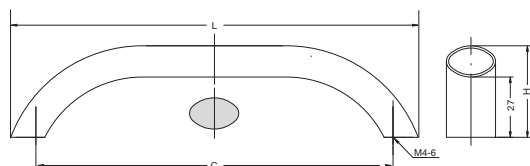

30 SERIES HANDLE

Material: 304 Stainless Steel

Finish: Satin

Item No.	L	C	Weight(g)	Box (pcs)
3096	108	96 (3-25/32")	72	25
3097	155	128 (5-1/32")	90	25
3098	192	160 (6-10/64")	108	25
3099	230	192 (7-9/16")	128	25

50 SERIES HANDLE

Material: 304 Stainless Steel

Finish: Satin

Item No.	L	C	Weight(g)	Box (pcs)
5010	108	96 (3-25/32")	69	25
5011	155	128 (5-1/32")	86	25
5012	192	160 (6-10/64")	103	25
5013	230	192 (7-9/16")	122	25

82 SERIES HANDLE

Material: 304 Stainless Steel

Finish: Satin

Item No.	L	C	H	Weight (g)	Box (pcs)
8261	182	160 (6-19/64")	41	166	25
8262	214	192 (7-9/16")	41	179	25
8263	246	224 (7-53/63")	41	192	25
8264	342	320 (12-19/32")	41	231	25

90 SERIES HANDLE

Material: 304 Stainless Steel

Finish: Satin

Item No.	L	C	Weight(g)	Box (pcs)
9020	178	160 (6-10/64")	136	25
9021	210	192 (7-9/16")	144	25