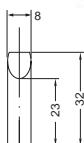

30 SERIES HANDLE

Material: 304 Stainless Steel

Finish: Satin

Item No.	L	C	Weight(g)	Box (pcs)
3096	108	96 (3-25/32")	72	25
3097	155	128 (5-1/32")	90	25
3098	192	160 (6-10/64")	108	25
3099	230	192 (7-9/16")	128	25

50 SERIES HANDLE

Material: 304 Stainless Steel

Finish: Satin

Item No.	L	C	Weight(g)	Box (pcs)
5010	108	96 (3-25/32")	69	25
5011	155	128 (5-1/32")	86	25
5012	192	160 (6-10/64")	103	25
5013	230	192 (7-9/16")	122	25

82 SERIES HANDLE

Material: 304 Stainless Steel

Finish: Satin

Item No.	L	C	H	Weight (g)	Box (pcs)
8261	182	160 (6-19/64")	41	166	25
8262	214	192 (7-9/16")	41	179	25
8263	246	224 (7-53/63")	41	192	25
8264	342	320 (12-19/32")	41	231	25

90 SERIES HANDLE

Material: 304 Stainless Steel

Finish: Satin

Item No.	L	C	Weight(g)	Box (pcs)
9020	178	160 (6-10/64")	136	25
9021	210	192 (7-9/16")	144	25