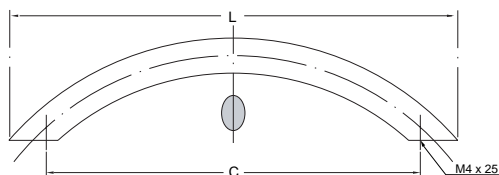

30 SERIES HANDLE

Material: 304 Stainless Steel

Finish: Satin

Item No.	L	C	Weight(g)	Box (pcs)
3096	108	96 (3-25/32")	72	25
3097	155	128 (5-1/32")	90	25
3098	192	160 (6-10/64")	108	25
3099	230	192 (7-9/16")	128	25

50 SERIES HANDLE

Material: 304 Stainless Steel

Finish: Satin

Item No.	L	C	Weight(g)	Box (pcs)
5010	108	96 (3-25/32")	69	25
5011	155	128 (5-1/32")	86	25
5012	192	160 (6-10/64")	103	25
5013	230	192 (7-9/16")	122	25

82 SERIES HANDLE

Material: 304 Stainless Steel

Finish: Satin

Item No.	L	C	H	Weight (g)	Box (pcs)
8261	182	160 (6-19/64")	41	166	25
8262	214	192 (7-9/16")	41	179	25
8263	246	224 (7-53/63")	41	192	25
8264	342	320 (12-19/32")	41	231	25

90 SERIES HANDLE

Material: 304 Stainless Steel

Finish: Satin

Item No.	L	C	Weight(g)	Box (pcs)
9020	178	160 (6-10/64")	136	25
9021	210	192 (7-9/16")	144	25