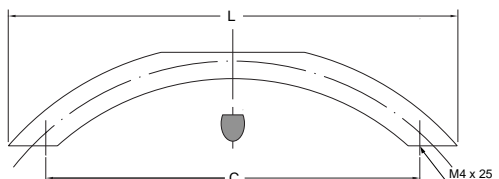

30 SERIES HANDLE

Material: 304 Stainless Steel

Finish: Satin

Item No.	L	C	Weight(g)	Box (pcs)
3096	108	96 (3-25/32")	72	25
3097	155	128 (5-1/32")	90	25
3098	192	160 (6-10/64")	108	25
3099	230	192 (7-9/16")	128	25

50 SERIES HANDLE

Material: 304 Stainless Steel

Finish: Satin

Item No.	L	C	Weight(g)	Box (pcs)
5010	108	96 (3-25/32")	69	25
5011	155	128 (5-1/32")	86	25
5012	192	160 (6-10/64")	103	25
5013	230	192 (7-9/16")	122	25

82 SERIES HANDLE

Material: 304 Stainless Steel

Finish: Satin

Item No.	L	C	H	Weight (g)	Box (pcs)
8261	182	160 (6-19/64")	41	166	25
8262	214	192 (7-9/16")	41	179	25
8263	246	224 (7-53/63")	41	192	25
8264	342	320 (12-19/32")	41	231	25

90 SERIES HANDLE

Material: 304 Stainless Steel

Finish: Satin

Item No.	L	C	Weight(g)	Box (pcs)
9020	178	160 (6-10/64")	136	25
9021	210	192 (7-9/16")	144	25