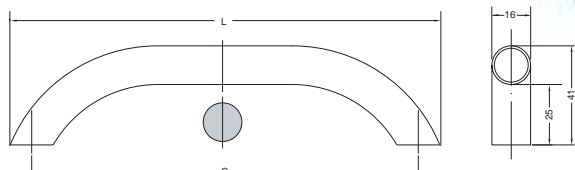

50 SERIES HANDLE

Material: 304 Stainless Steel

Finish: Satin

Item No.	L	C	Weight(g)	Box (pcs)
5010	108	96 (3-25/32")	69	25
5011	155	128 (5-1/32")	86	25
5012	192	160 (6-10/64")	103	25
5013	230	192 (7-9/16")	122	25

82 SERIES HANDLE

Material: 304 Stainless Steel

Finish: Satin

Item No.	L	C	H	Weight (g)	Box (pcs)
8261	182	160 (6-19/64")	41	166	25
8262	214	192 (7-9/16")	41	179	25
8263	246	224 (7-53/63")	41	192	25
8264	342	320 (12-19/32")	41	231	25

90 SERIES HANDLE

Material: 304 Stainless Steel

Finish: Satin

Item No.	L	C	Weight(g)	Box (pcs)
9020	178	160 (6-10/64")	136	25
9021	210	192 (7-9/16")	144	25