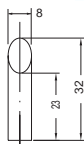

30 SERIES HANDLE

Material: 304 Stainless Steel

Finish: Satin

Item No.	L	C	Weight(g)	Box (pcs)
3096	108	96 (3-25/32")	72	25
3097	155	128 (5-1/32")	90	25
3098	192	160 (6-10/64")	108	25
3099	230	192 (7-9/16")	128	25

50 SERIES HANDLE

Material: 304 Stainless Steel

Finish: Satin

Item No.	L	C	Weight(g)	Box (pcs)
5010	108	96 (3-25/32")	69	25
5011	155	128 (5-1/32")	86	25
5012	192	160 (6-10/64")	103	25
5013	230	192 (7-9/16")	122	25

82 SERIES HANDLE

Material: 304 Stainless Steel

Finish: Satin

Item No.	L	C	H	Weight (g)	Box (pcs)
8261	182	160 (6-19/64")	41	166	25
8262	214	192 (7-9/16")	41	179	25
8263	246	224 (7-53/63")	41	192	25
8264	342	320 (12-19/32")	41	231	25

90 SERIES HANDLE

Material: 304 Stainless Steel

Finish: Satin

Item No.	L	C	Weight(g)	Box (pcs)
9020	178	160 (6-10/64")	136	25
9021	210	192 (7-9/16")	144	25