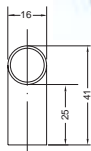

50 SERIES HANDLE

Material: 304 Stainless Steel

Finish: Satin

Item No.	L	C	Weight(g)	Box (pcs)
5010	108	96 (3-25/32")	69	25
5011	155	128 (5-1/32")	86	25
5012	192	160 (6-10/64")	103	25
5013	230	192 (7-9/16")	122	25

82 SERIES HANDLE

Material: 304 Stainless Steel

Finish: Satin

Item No.	L	C	H	Weight (g)	Box (pcs)
8261	182	160 (6-19/64")	41	166	25
8262	214	192 (7-9/16")	41	179	25
8263	246	224 (7-53/63")	41	192	25
8264	342	320 (12-19/32")	41	231	25

90 SERIES HANDLE

Material: 304 Stainless Steel

Finish: Satin

Item No.	L	C	Weight(g)	Box (pcs)
9020	178	160 (6-10/64")	136	25
9021	210	192 (7-9/16")	144	25