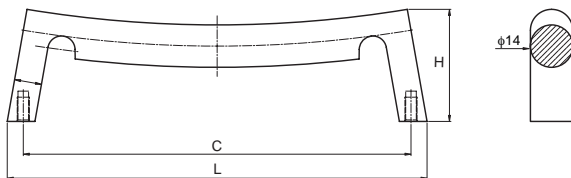

Finish:

Titanium Look (TL)

Matte Chrome (MC)

Matte Nickel (MNI)

Black (BLK)

Please specify the finish when ordering

Item No.	L	C	H	Weight (g)	Box (pcs)
EG-11096	106	96 (3-25/32")	35	115	25
EG-11128	138	128 (5-1/32")	37	161	25
EG-11192	202	192 (7-9/16")	38	258	25

Item No.	L	C	H	D	W	Weight(g)	Box (pcs)
EG-15064	82	64 (2-33/76")	24	6	36	14.8	25
EG-15096	116	96 (3-25/32")	26	8	64	15.5	25
EG-15128	149	128 (5-1/3")	29	9	98	16.5	25