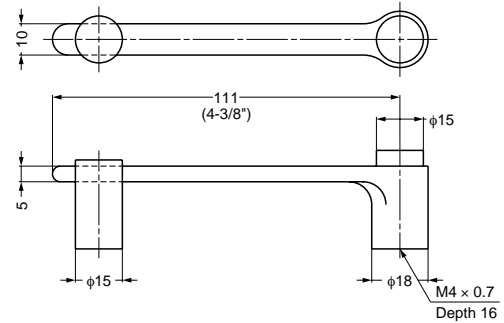

KM-96 SERIES PITCH ADJUSTABLE HANDLE

Material: Alloy

Finish: Satin Nickel (SN), Satin Gold (SG)

Item No.	Weight (g)	Box (pcs)	Carton (pcs)	
KM-96/SN	KM-96/SG	174	30	60

EG-11 SERIES HANDLE

Material: Zinc Alloy

Finish:

Titanium Look (TL)

Matte Chrome (MC)

Matte Nickel (MNI)

Black (BLK)

Please specify the finish when ordering

Item No.	L	C	H	Weight (g)	Box (pcs)
EG-11096	106	96 (3-25/32")	35	115	25
EG-11128	138	128 (5-1/32")	37	161	25
EG-11192	202	192 (7-9/16")	38	258	25

Item No.	L	C	H	D	W	Weight(g)	Box (pcs)
EG-15064	82	64 (2-33/76")	24	6	36	14.8	25
EG-15096	116	96 (3-25/32")	26	8	64	15.5	25
EG-15128	149	128 (5-1/3")	29	9	98	16.5	25